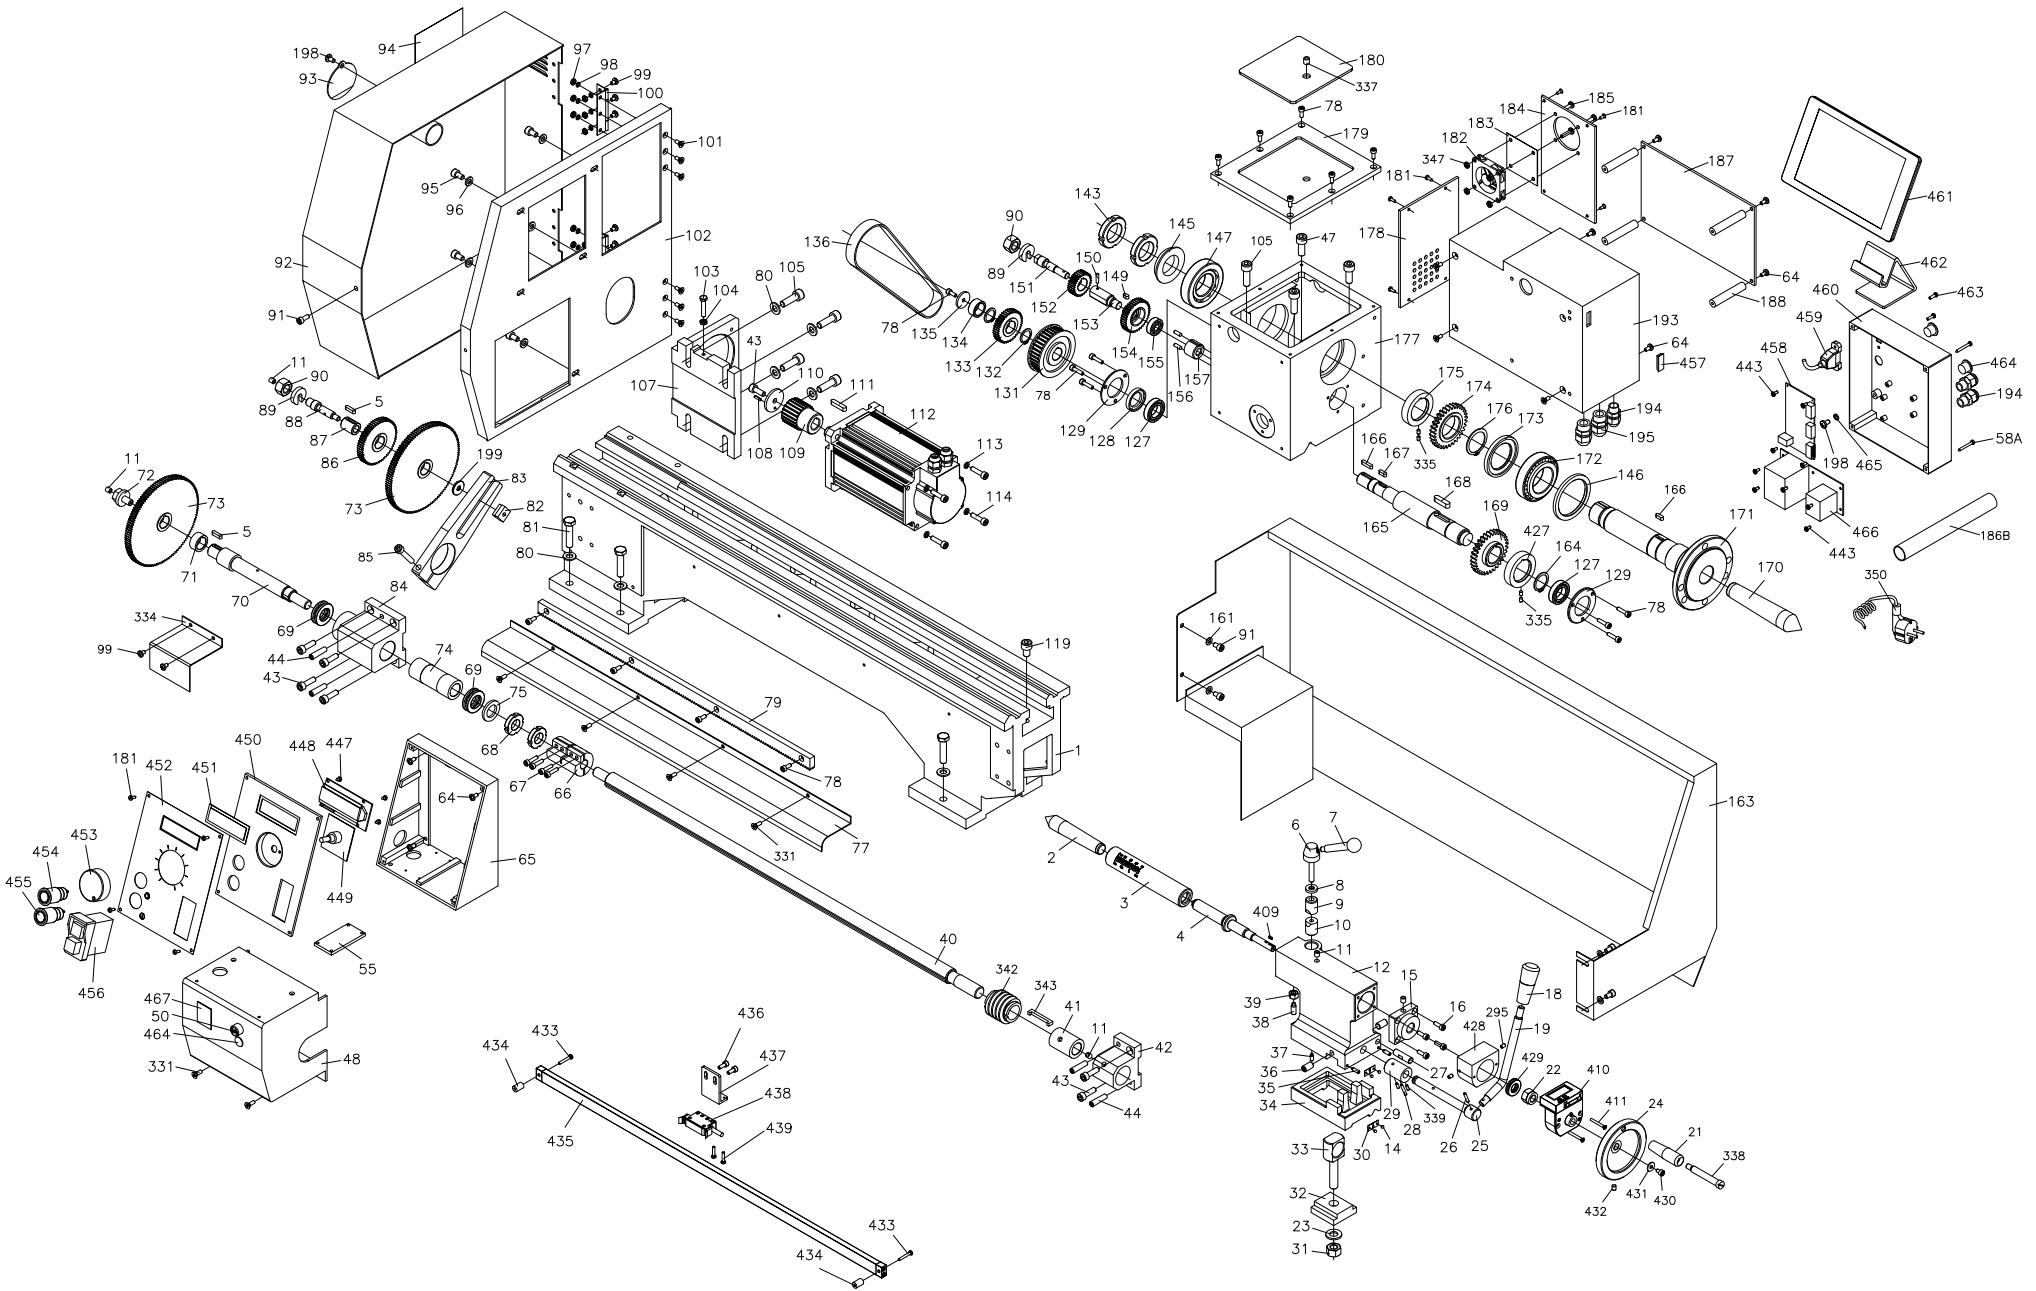

HiTorque 8.5x20 Deluxe Bench Lathe Model 7550 (SC4)

Drawing 1 of 2

HiTorque 8.5x20 Deluxe Bench Lathe Model 7550 (SC4)

Drawing 2 of 2